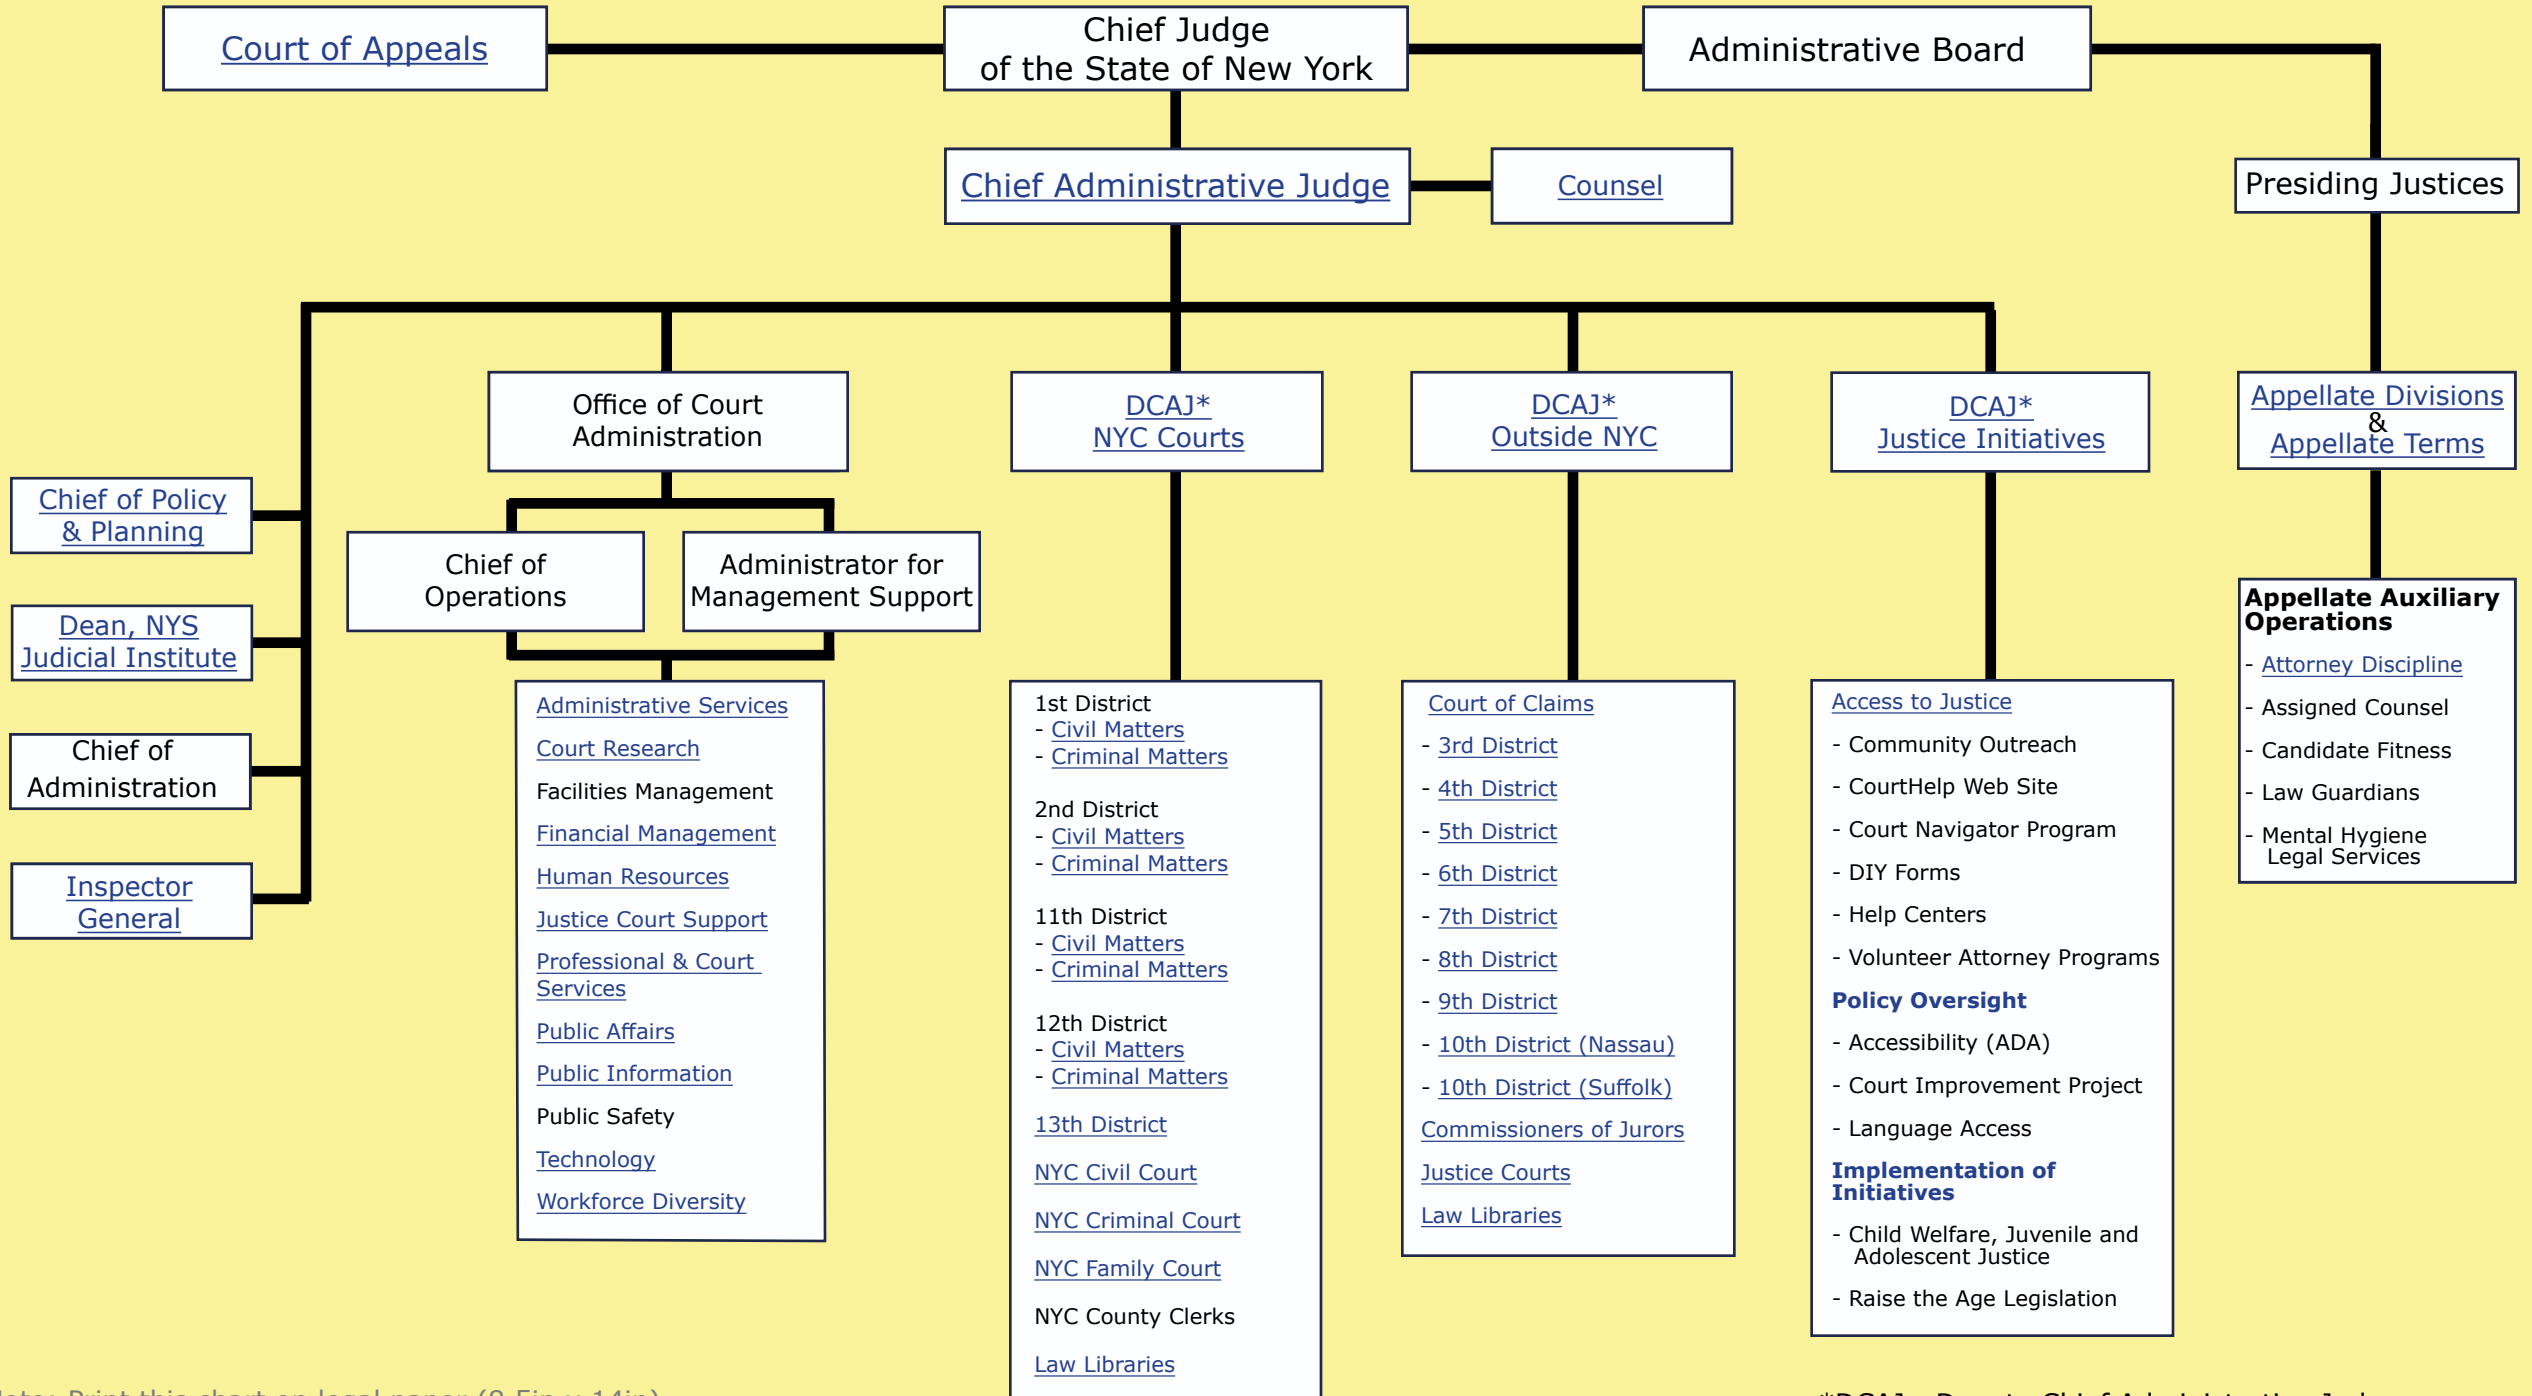

# ADMINISTRATIVE STRUCTURE OF THE NEW YORK STATE UNIFIED COURT SYSTEM

Note: Print this chart on legal paper (8.5in x 14in).

\*DCAJ - Deputy Chief Administrative Judge